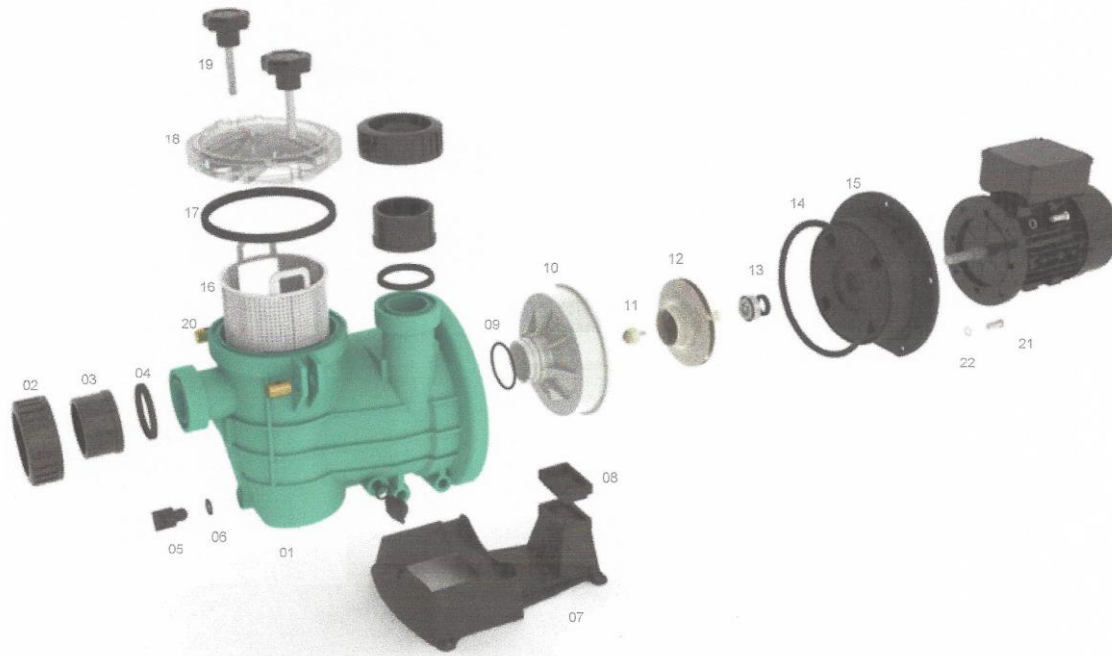

GEMAS

GEMAS MINI STREAMER PUMPS

TECHNICAL DATA SHEET

"Pool Technology"

INTRODUCTION :

GEMAS STREAMER MINI Self-priming, thermoplastic body Monoblock Pool Pump; complete with pre-filter. Pump shaft in AISI 316 quality stainless steel. Suction & Discharge 1 1/2". Connections are with unions. 2850 rpm - IP 55 Motor.

PUMP TYPE	DIMENSIONS												Net Weight (Kg)		Gross Weight (Kg)	
	DNA	DNI	A	K	B	C	D	E	F	G	H	L	Mo.	Tri.	Mo.	Tri.
STRM-0,33M	11/2"	11/2"	500	70	175	280	125	230	255	205	175	300	8,750	-	7,750	-
STRM-0,50M	11/2"	11/2"	500	70	175	280	125	230	255	205	175	300	9,150	-	8,150	-
STRM-0,80T/M	11/2"	11/2"	500	70	175	280	125	230	255	205	175	300	11,050	11,350	10,050	10,350
STRM-1,00T/M	11/2"	11/2"	500	70	175	280	125	230	255	205	175	300	12,050	11,450	11,050	10,450
STRM-1,50T/M	11/2"	11/2"	500	70	175	280	125	230	255	205	175	300	12,150	11,550	11,150	11,550

SUCTION PIPE DIMENSIONS

PUMP TYPE	STRM-33M	STRM-50M	STRM-80T/M	STRM-100T/M	STRM-150T/M
Ø SUCTION PIPE	1 1/2" (Ø50 mm)	1 1/2" (Ø50 mm)	2" (Ø63 mm)	2" (Ø63 mm)	2 1/2" (Ø75 mm)

PS: It is recommended to use conical reduction at the suction line of the pump

Part List:

NO	PART NAME	QTY
01	Mini Streamer Pump Body	1
02	Mini Pump Connection Nut 1 ½"	2
03	Mini Pump Pipe Connection 1 ½"	2
04	Gasket For Mini Pump Union	2
05	Drain Plug	2
06	O-ring For Drain Plug	1
07	High Pump Leg (Mini Streamer)	1
08	High Pump Leg Chock	1
09	Diffuser Gasket	1
10	Diffuser For Mini Pump	1
11	Inox Counter Screw M6x14	1
12	Mini Streamer Impeller	1
13	Mechanical Seal Complete	1
14	Mini Streamer Pump Body O-ring	1
15	Mini Streamer Rear Pump Body	1
16	Mini Streamer Prefilter Basket	1
17	Mini Streamer Prefilter Gasket	1
18	Mini Streamer Prefilter Lid	1
19	Prefilter Lid Bolt	2
20	Housing For Filter Lid Bolts	2
21	Inox Screw M8x20	9
22	Washer Inox M8	9